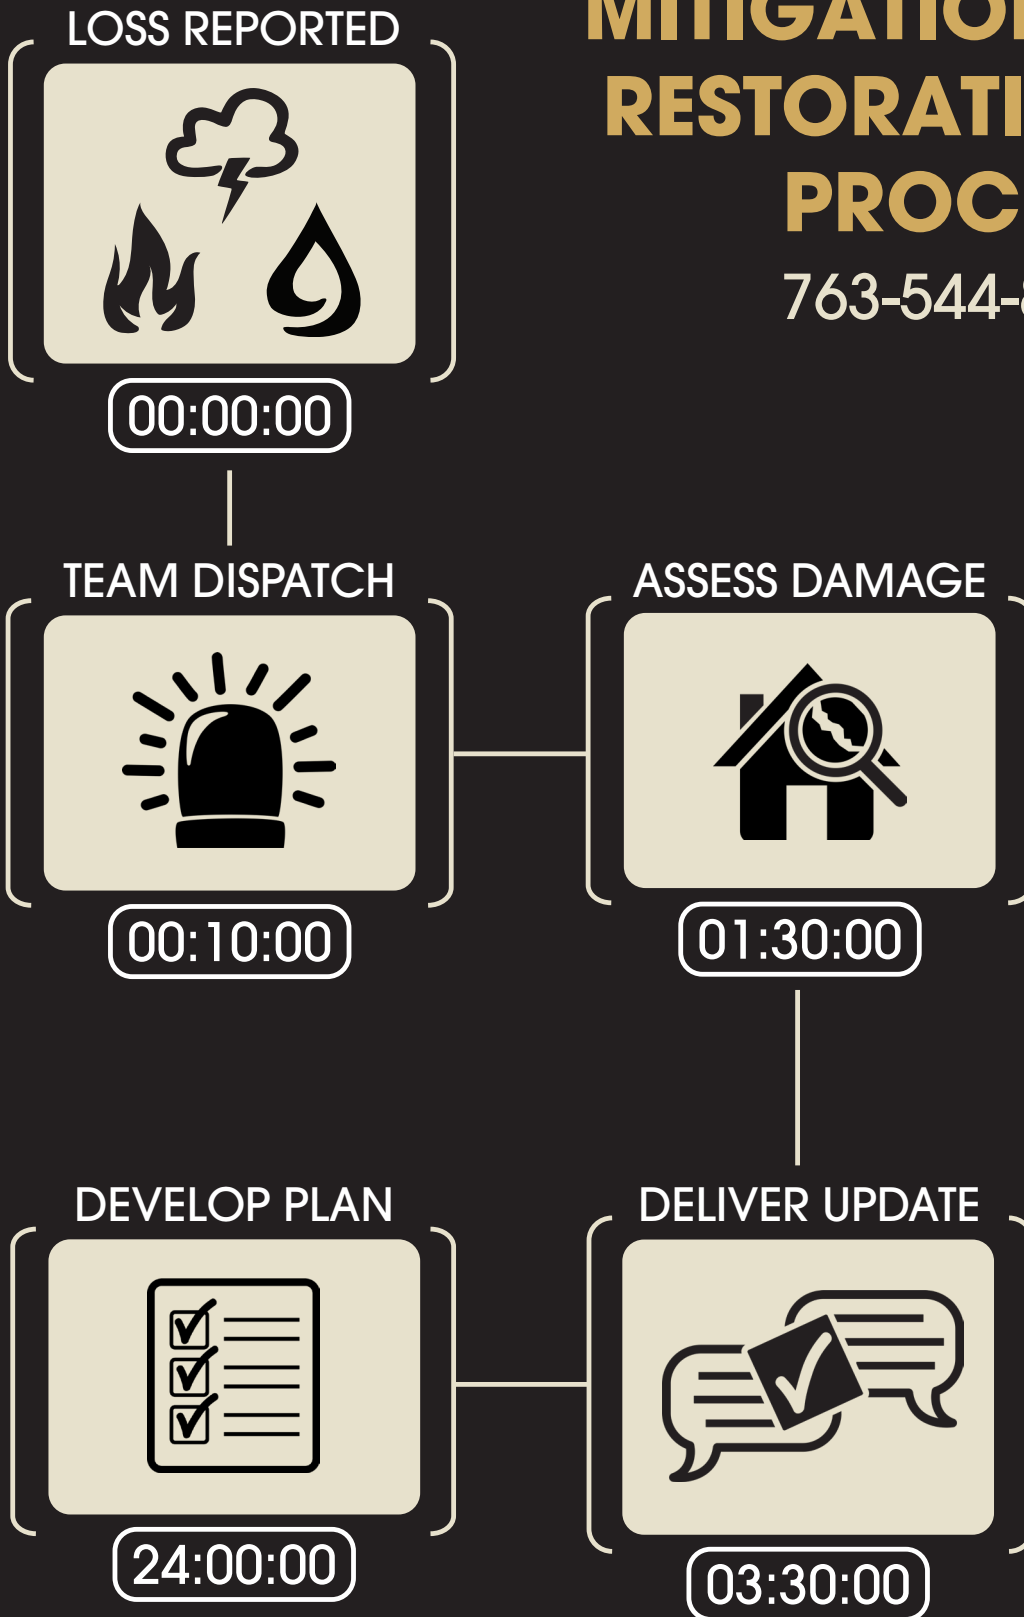

MITIGATION & RESTORATION PROCESS

763-544-8761